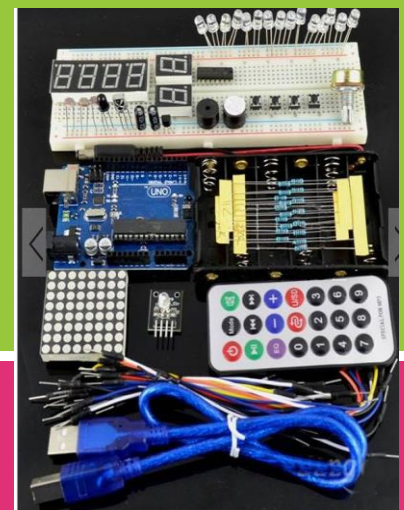

Rangi Ruru
Girls' School

THURSDAY 3.30-5PM CREATIVETECH

Interactive hands-on creativity with electronics.

Learn how to interface computers with the real world.

Starting with the basics of electronics, and progressing to more complex projects, our CreativeHub sessions will help you control the physical world with sensors and actuators.

The sky's the limit for creative technology engineers.

Limited to 12 participants. To enrol email Mr Widdup

r.widdup@rangiruru.school.nz

QUICK FACTS

Commencing
August 4th
\$60 6 weeks

- Electronics
- Programming
- Real-world interfacing

Sessions will be held in the new CreativeHub:
Cost Includes Arduino Learning Kit

**RANGI RURU
GIRLS' SCHOOL**

59 Hewitts Rd Merivale
Christchurch

03 9833700